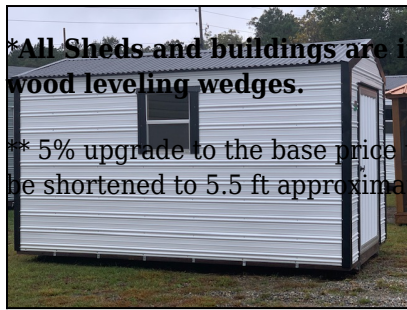

See your local Powerhouse Dealer for additional information regarding your delivery and installation.

***All Sheds and buildings are installed and leveled with concrete blocks. Not placed directly on the ground with wood leveling wedges.**

**** 5% upgrade to the base price to go with 8' sidewalls for Rollup doors highly recommended, otherwise door height will be shortened to 5.5 ft approximately**

155

60

3.99

[Read More](#)

SKU:

Price:\$3513.99

Categories:[Portable Buildings](#)

Product Description

Handi House New Type Eve Building - 8x14

8x14 Twin Rib -White with Black trim. Black Rain Lock Roof upgraded @ \$.75 per sqft

- **BUILT TO ORDER.**
- **MULTIPLE GUARANTEED MANUFACTURERS.**
- **TURNKEY OPTIONS INCLUDE SPRAY FOAM INSULATION AND CONCRETE.**

Finance and Rent-to-own options are available for your convenience.

Features -

- 6ft Sides (7ft & 8ft upgrade available)
- 48" Width X 68" Door Opening
- 3 Skid Mount Base Pressure Treated Wood
- Pressure Treated Flooring for longevity
- Standard Ridge Cap formed to the structure which provides a more secure roof, better venting, and energy efficiency.
- Custom color options are available
- **Door Upgrade Available - Ask Dealer for Details**